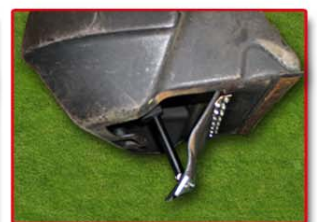

FSH machines aps

Klokkestøbervej 31 · 8800 Viborg · Denmark
Phone: +45 87250015 · www.fshmachines.com