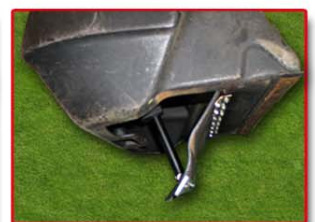

# eOpener

Focus on  
Low maintenance costs

- ▶ Powerful electric grass basket emptying system.
- ▶ Empty the baskets while driving backwards.
- ▶ The grass is spread over a larger area.
- ▶ Eliminates piles of grass.
- ▶ Become more efficient.
- ▶ Heavy duty parts.
- ▶ Time saving.
- ▶ 12 Volt.